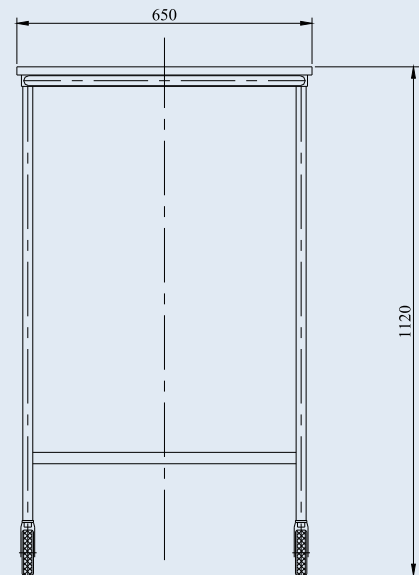

# TRANSPORT TABLE TROLLEY **TTC-250-1000x650x750-VPA**

The Transport table trolley has lightweight construction with compact handle and particle top board. It is suitable for mobile work table. The free space to the board allows work from several persons together. All of the castors are swivels and provide great maneuverability. There are brakes for secure the trolley. The wheels are with non-marking gray rubber tread.

## TRANSPORT TABLE TROLLEY

Load capacity, kg  
Table size, mm  
Height to the table, mm  
Wheel diameter, mm  
Overall dimensions, mm  
- length  
- width  
- height  
Dead weight, kg

## TTC-250-1000x650x750-VPA

**250**  
1000x650  
1120  
100  
1155  
650  
1120  
22