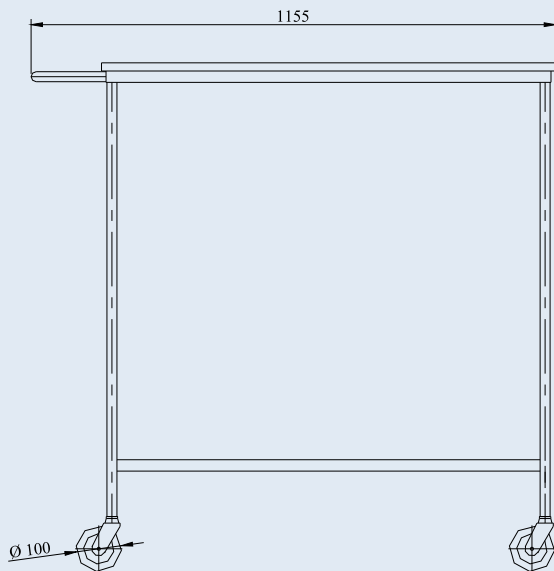

# TRANSPORT TABLE TROLLEY **TTC-250-1000x650x750-VPA**

The Transport table trolley has lightweight construction with compact handle and particle top board. It is suitable for mobile work table. The free space to the board allows work from several persons together. All of the castors are swivels and provide great maneuverability. There are brakes for secure the trolley. The wheels are with non-marking gray rubber tread.

## TRANSPORT TABLE TROLLEY

Load capacity, kg  
Table size, mm  
Height to the table, mm  
Wheel diameter, mm  
Overall dimensions, mm  
- length  
- width  
- height  
Dead weight, kg

## TTC-250-1000x650x750-VPA

**250**  
1000x650  
1120  
100  
1155  
650  
1120  
22